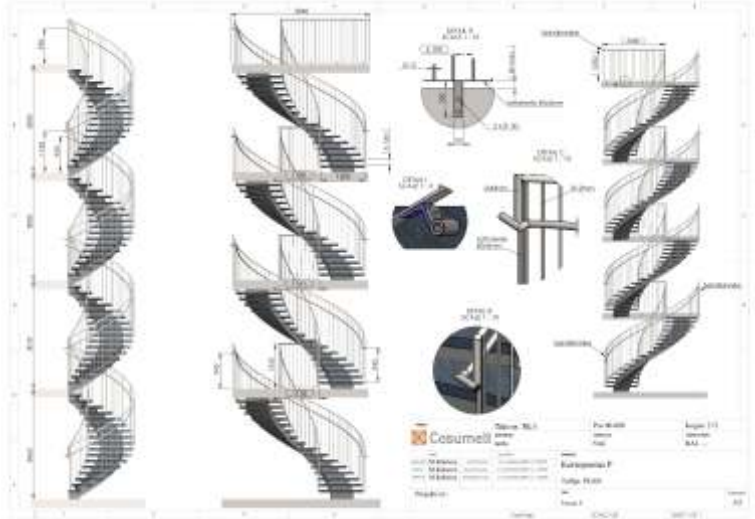

We can trust our work and quality, because we are committed to the process from the very beginning to the finishing touches.

Our engineering team includes six high-quality professionals who operate modern CAD-systems and take full responsibility for large-scale projects.

Our flexible production process specializes in unique metal constructions for both indoor as well as outdoor usage. The production team is motivated to seek inventive solutions and perform non-conventional work.

Last but not least installation of constructions. Every person belonging to this team is fully aware of the meaning of its individual contribution to the overall quality and to the trade mark of Cosumelt. This team will do its best in order to achieve most accurate and fast results.