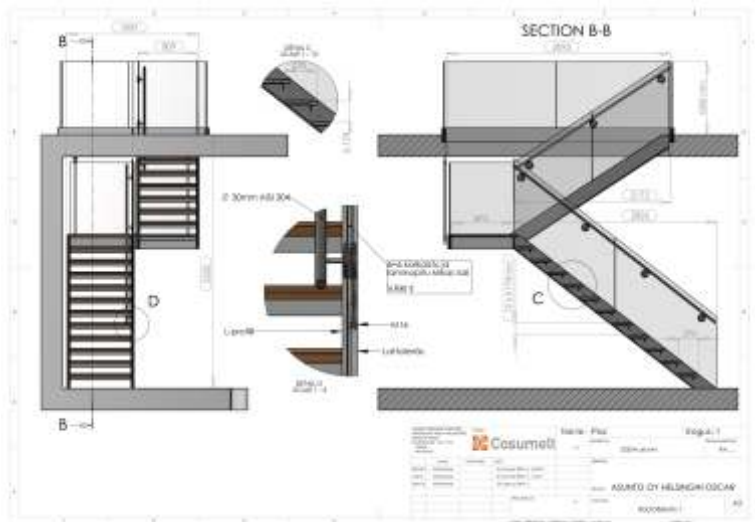

We can trust our work and quality, because we are committed to the process from the very beginning to the finishing touches.

Our engineering team includes six high-quality professionals who operate modern CAD-systems and take full responsibility for large-scale projects.

Our flexible production process specializes in unique metal constructions for both indoor as well as outdoor usage. The production team is motivated to seek inventive solutions and perform non-conventional work.

Last but not least installation of constructions. Every person belonging to this team is fully aware of the meaning of its individual contribution to the overall quality and to the trade mark of Cosumelt. This team will do its best in order to achieve most accurate and fast results.